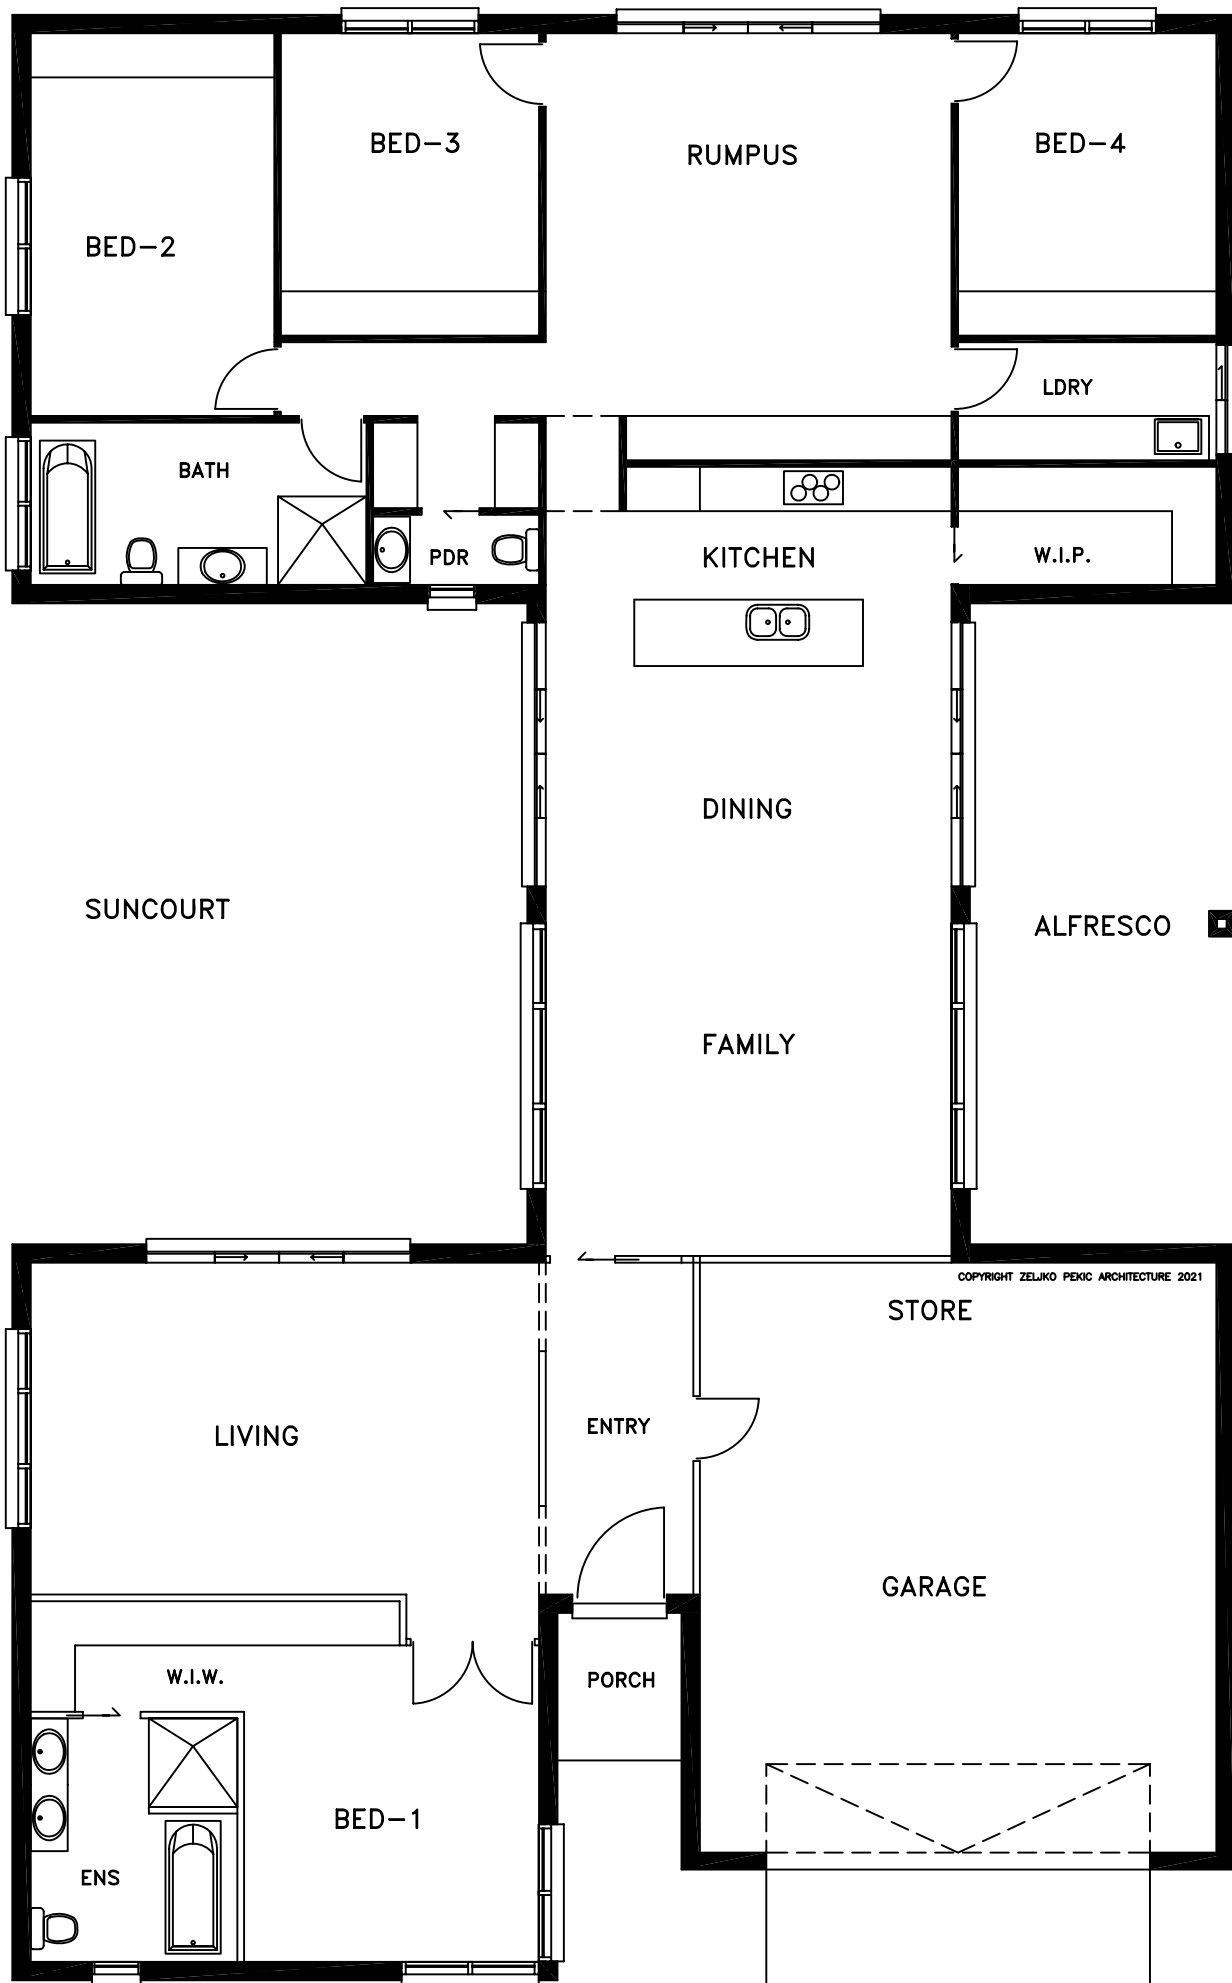

41.5

| GROUND FLOOR AREA | |
|-------------------|---------------------|
| GROUND LIVING | 265.7m ² |
| GARAGE | 61.4m ² |
| ALFRESCO | 29.4m ² |
| PORCH | 3.4m ² |